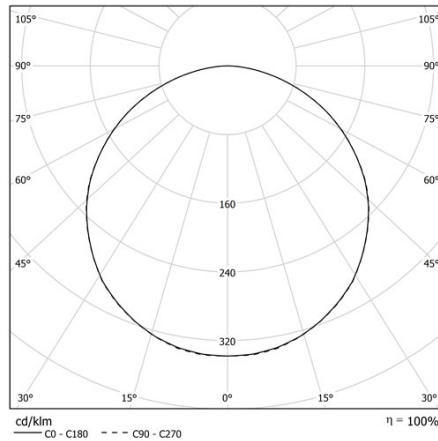

BEN SMALL IP40 PG

Frosted Acryl-Satiné impact resistant.

CODE		FLUX	SIZE	CERTIFICATIONS
10PG18K3EM	18W 3000K	2226lm	Ø 257mm	   

Optics

PG diffuser with frosted Acryl-Satiné and impact resistant diffuser UGR<22.