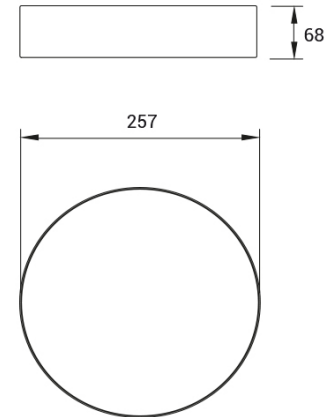

BEN SMALL IP40 PG

Frosted Acryl-Satiné impact resistant.

CODE		FLUX	SIZE	CERTIFICATIONS
10PG18K3EM	18W 3000K	2226lm	Ø 257mm	   

Optics

PG diffuser with frosted Acryl-Satiné and impact resistant diffuser UGR<22.